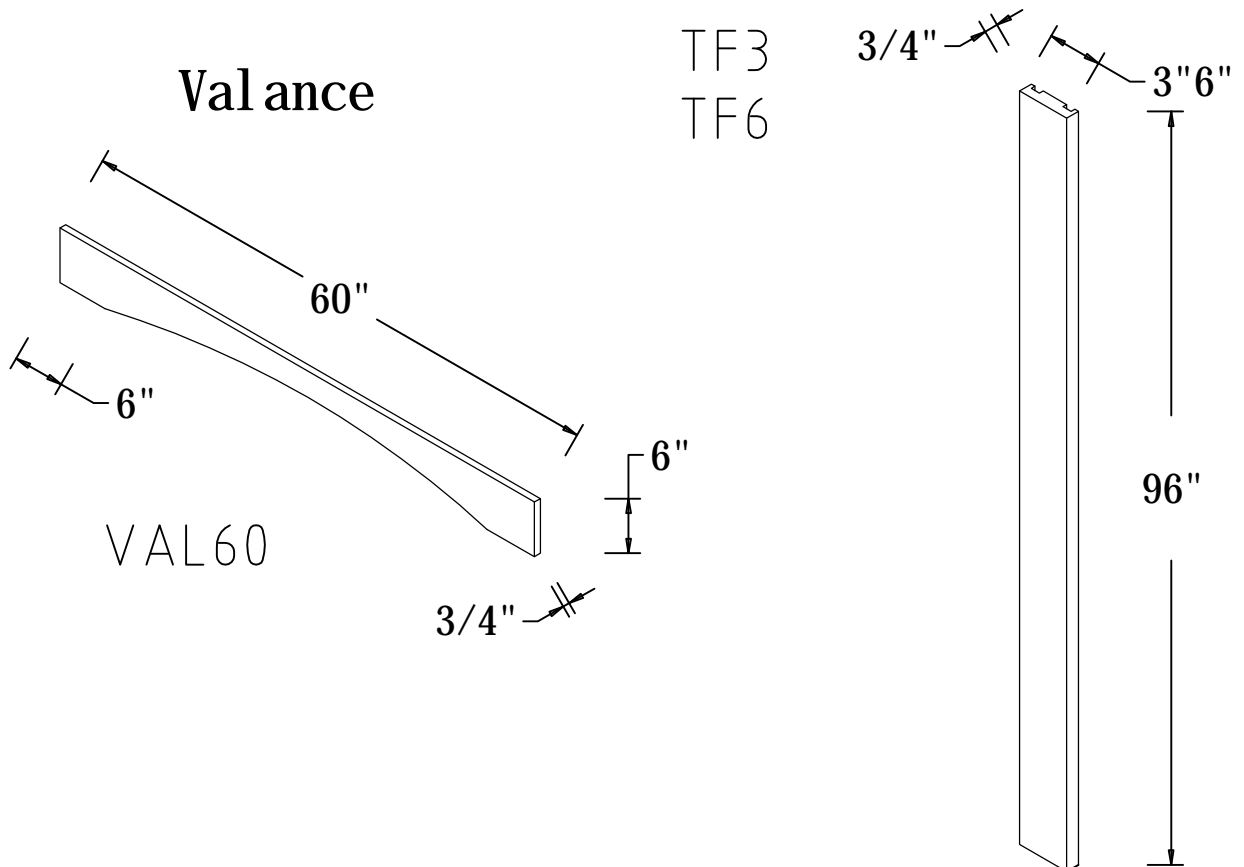

Tall Filler