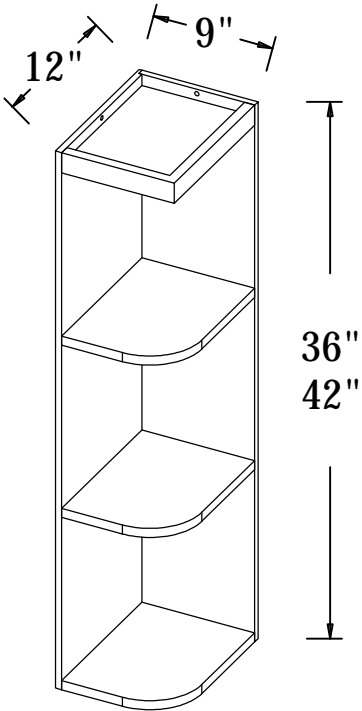

Base Cabinet Single Full-Height Door

B09

Base Cabinet Single Drawer, Single Door

B12

B15

B18

B21

Base Cabinet Double Door, Single Drawer

Wall Diagonal Cabinet
Single Door,
2 Adjustable Shelves

WDC2430

WDC2436

Wall Diagonal Cabinet
Single Door,
3 Adjustable Shelves

WDC2442

**Base End Shelf
2 Adjustable Shelves**

BES09

**Wall End Shelf
1 Shelf**

WES0930

**Wall End Shelf
2 Shelves**

WES0936
WES0942

**Pantry Top Cabinet,
Single Door,
2 Adjustable shelves**

UT183024
UT183624

**Pantry Top Cabinet,
Double Doors,
2 Adjustable shelves**

UT243024
UT243624
UT303024
UT303624