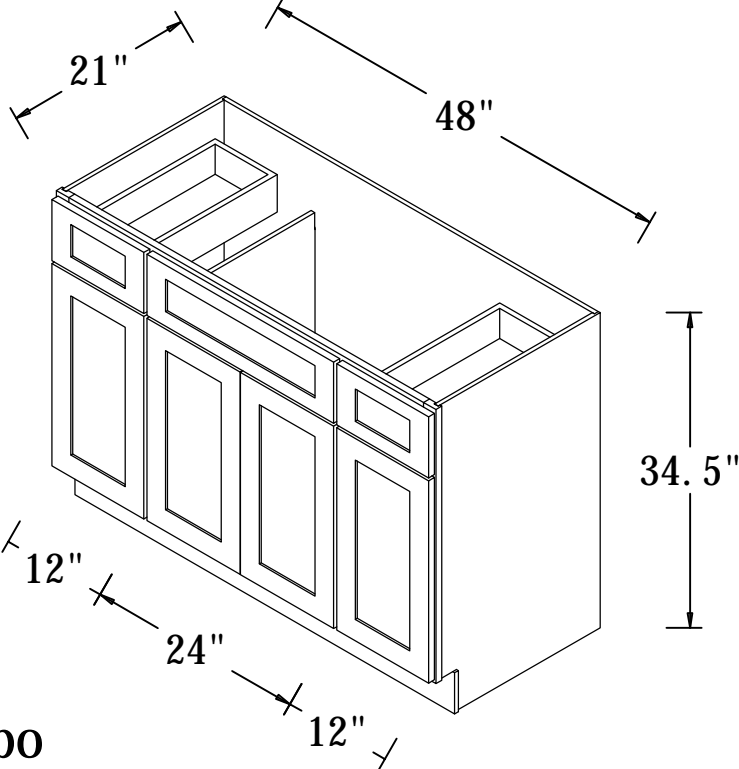

Vanity Sink Base Combo
2 Drawers On Top Sides
Single Dummy Drawer
4 Doors

VSBC48

Vanity Sink Base Combo
2 Small Drawers On Top Sides
4 Large Drawers On Bottom Sides
Single Dummy Drawer
Double Doors

VSDB48