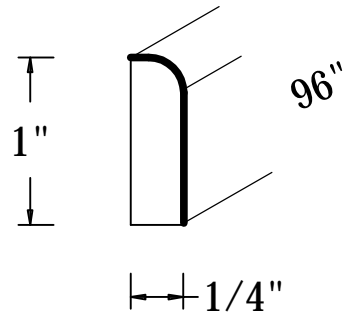

Dish Washer Panel

DWP

False Door Used As a Decorative Base and Wall Cabinet End Panel

BEP2434
WEP1230
WEP1236
WEP1242

Light Rail Molding

LM8

Scribe Molding

SM8