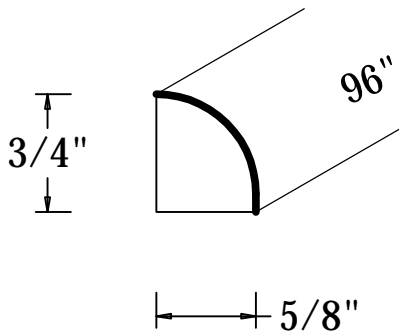

Quarter Round Molding