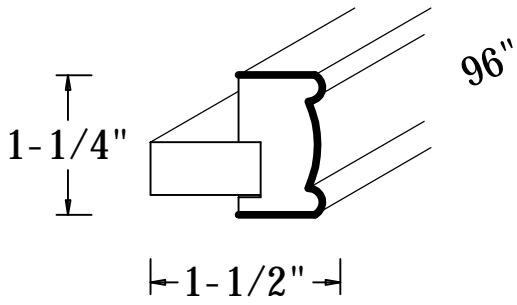

Dish Washer Panel

DWP

False Door Used As a Decorative Base and Wall Cabinet End Panel

BEP2434
WEP1230
WEP1236
WEP1242

Light Rail Molding

LM8

Scribe Molding

SM8