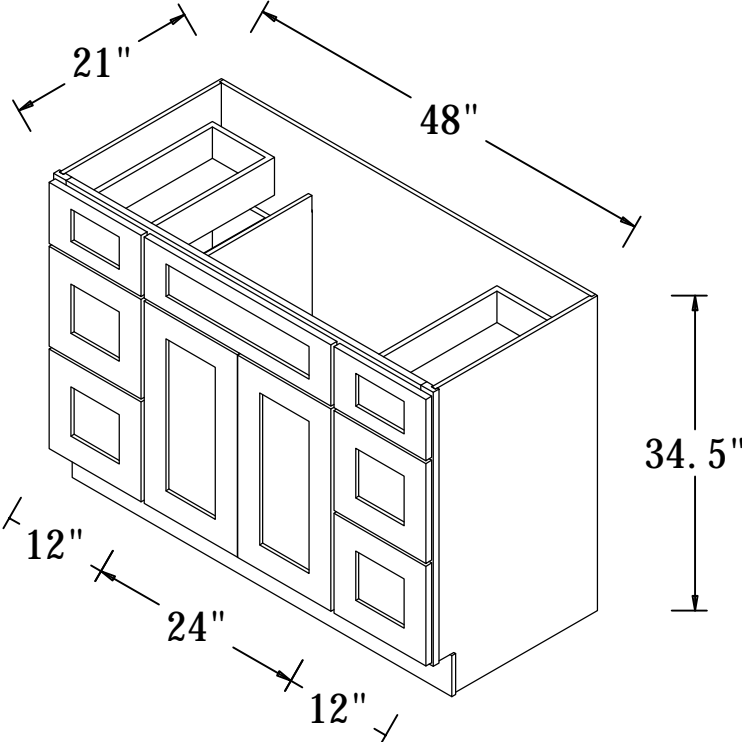

Vanity Sink Base Combo
2 Drawers On Top Sides
Single Dummy Drawer
4 Doors

VSBC48

Vanity Sink Base Combo
2 Small Drawers On Top Sides
4 Large Drawers On Bottom Sides
Single Dummy Drawer
Double Doors

VSDB48