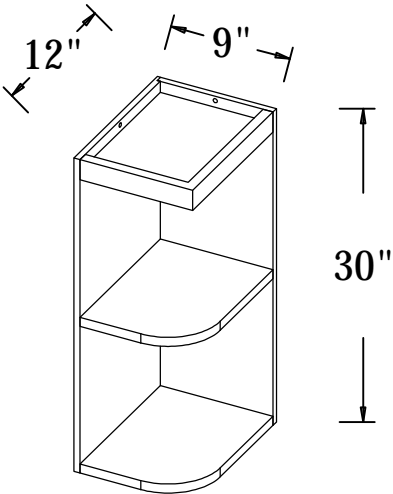

**Wall End Shelf
1 Shelf**

WES0930