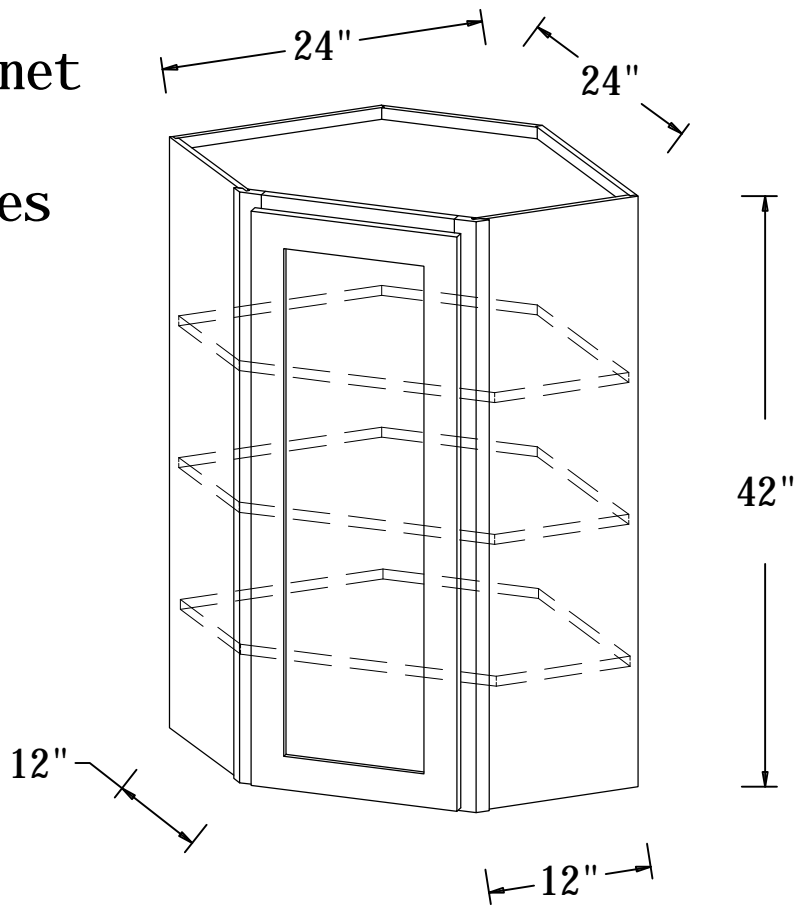

Wall Diagonal Cabinet
Single Door,
2 Adjustable Shelves

WDC2430

WDC2436

Wall Diagonal Cabinet
Single Door,
3 Adjustable Shelves

WDC2442

**Base End Shelf
2 Adjustable Shelves**

BES09

**Wall End Shelf
1 Shelf**

WES0930

**Wall End Shelf
2 Shelves**

WES0936
WES0942

**Pantry Top Cabinet,
Single Door,
2 Adjustable shelves**

UT183024
UT183624

**Pantry Top Cabinet,
Double Doors,
2 Adjustable shelves**

UT243024
UT243624
UT303024
UT303624