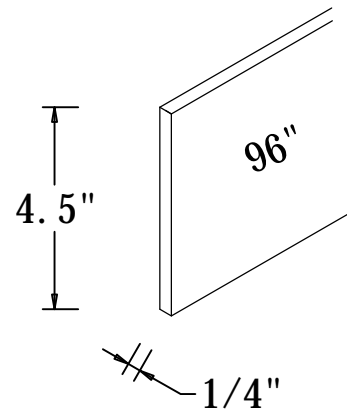

Totemic Base Board